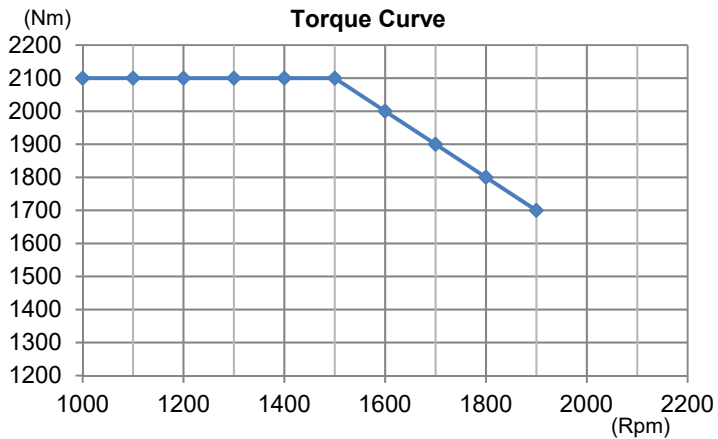

SITOM

T8 6x4 Tractor - Off Road - 460HP

Engine

Engine Model	WP12.460E50
Engine Brand	WEICHAI
Configuration	6 cylinder, in-line
Displacement	11.6L
Rated Power	460hp/338kw
Rated Speed	1900rpm
Max. Torque	2100NM
Fuel System	Bosch Common-Rail
Air Supply System	Turbo charger intercooler
Emission Standard	Euro 5

Configuration

Wheel Base	3400mm+1350mm
Cabin	T8 flatroof, 1 sleeper
Engine	WEICHAI WP12.460E50, Bosch common-rail, 6 cylinders, 11.6L, Euro 5
Gearbox	Fast Fuller 12-speed, twin countershafts enhanced
Chassis frame	P610L high strength steel, frame breadth 300mm, double deck 8+8mm
Front axle	7T
Rear axle	Benz technology 18T cast steel hub reduction axle x 2
Tire	12R22.5
Fifth Wheel	90#
Others	with A/C, 400L fuel tank, 1 spare tire
Towing Capacity	75Ton